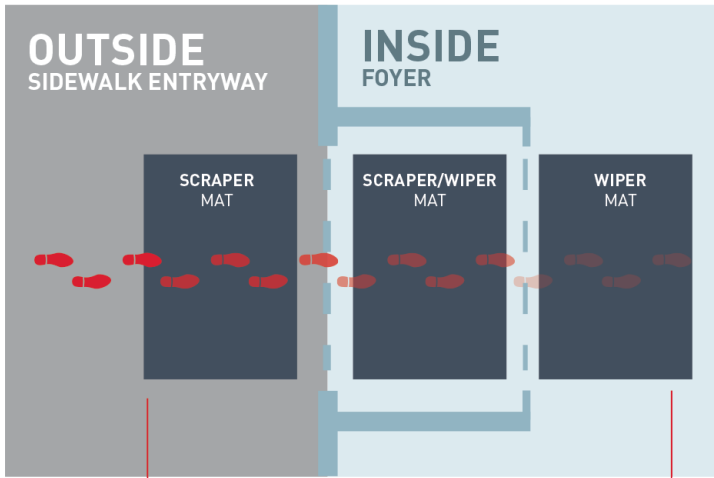

Extend the life of your floors

ENTRANCE MATTING

THREE MAT SOIL MANAGEMENT PROGRAM

Quality entrance matting can be your front-line defense against dirt and moisture that will attack your property investment. **We** can help you stop up to 95% of all dirt, water and grime from being tracked into your building with the use of our **THREE MAT SOIL MANAGEMENT PROGRAM**.

SAVE ON CLEANING COSTS AND PROTECT YOUR INTERIOR FLOOR SURFACES FROM EXTENSIVE DAMAGE AND WEAR TODAY!

Allow us to show you how we can save you hundreds of dollars annually with better looking and better quality matting.

SCRAPER & WIPER MAT

THREE 4'x6' MATS
(12' OF MATTING)